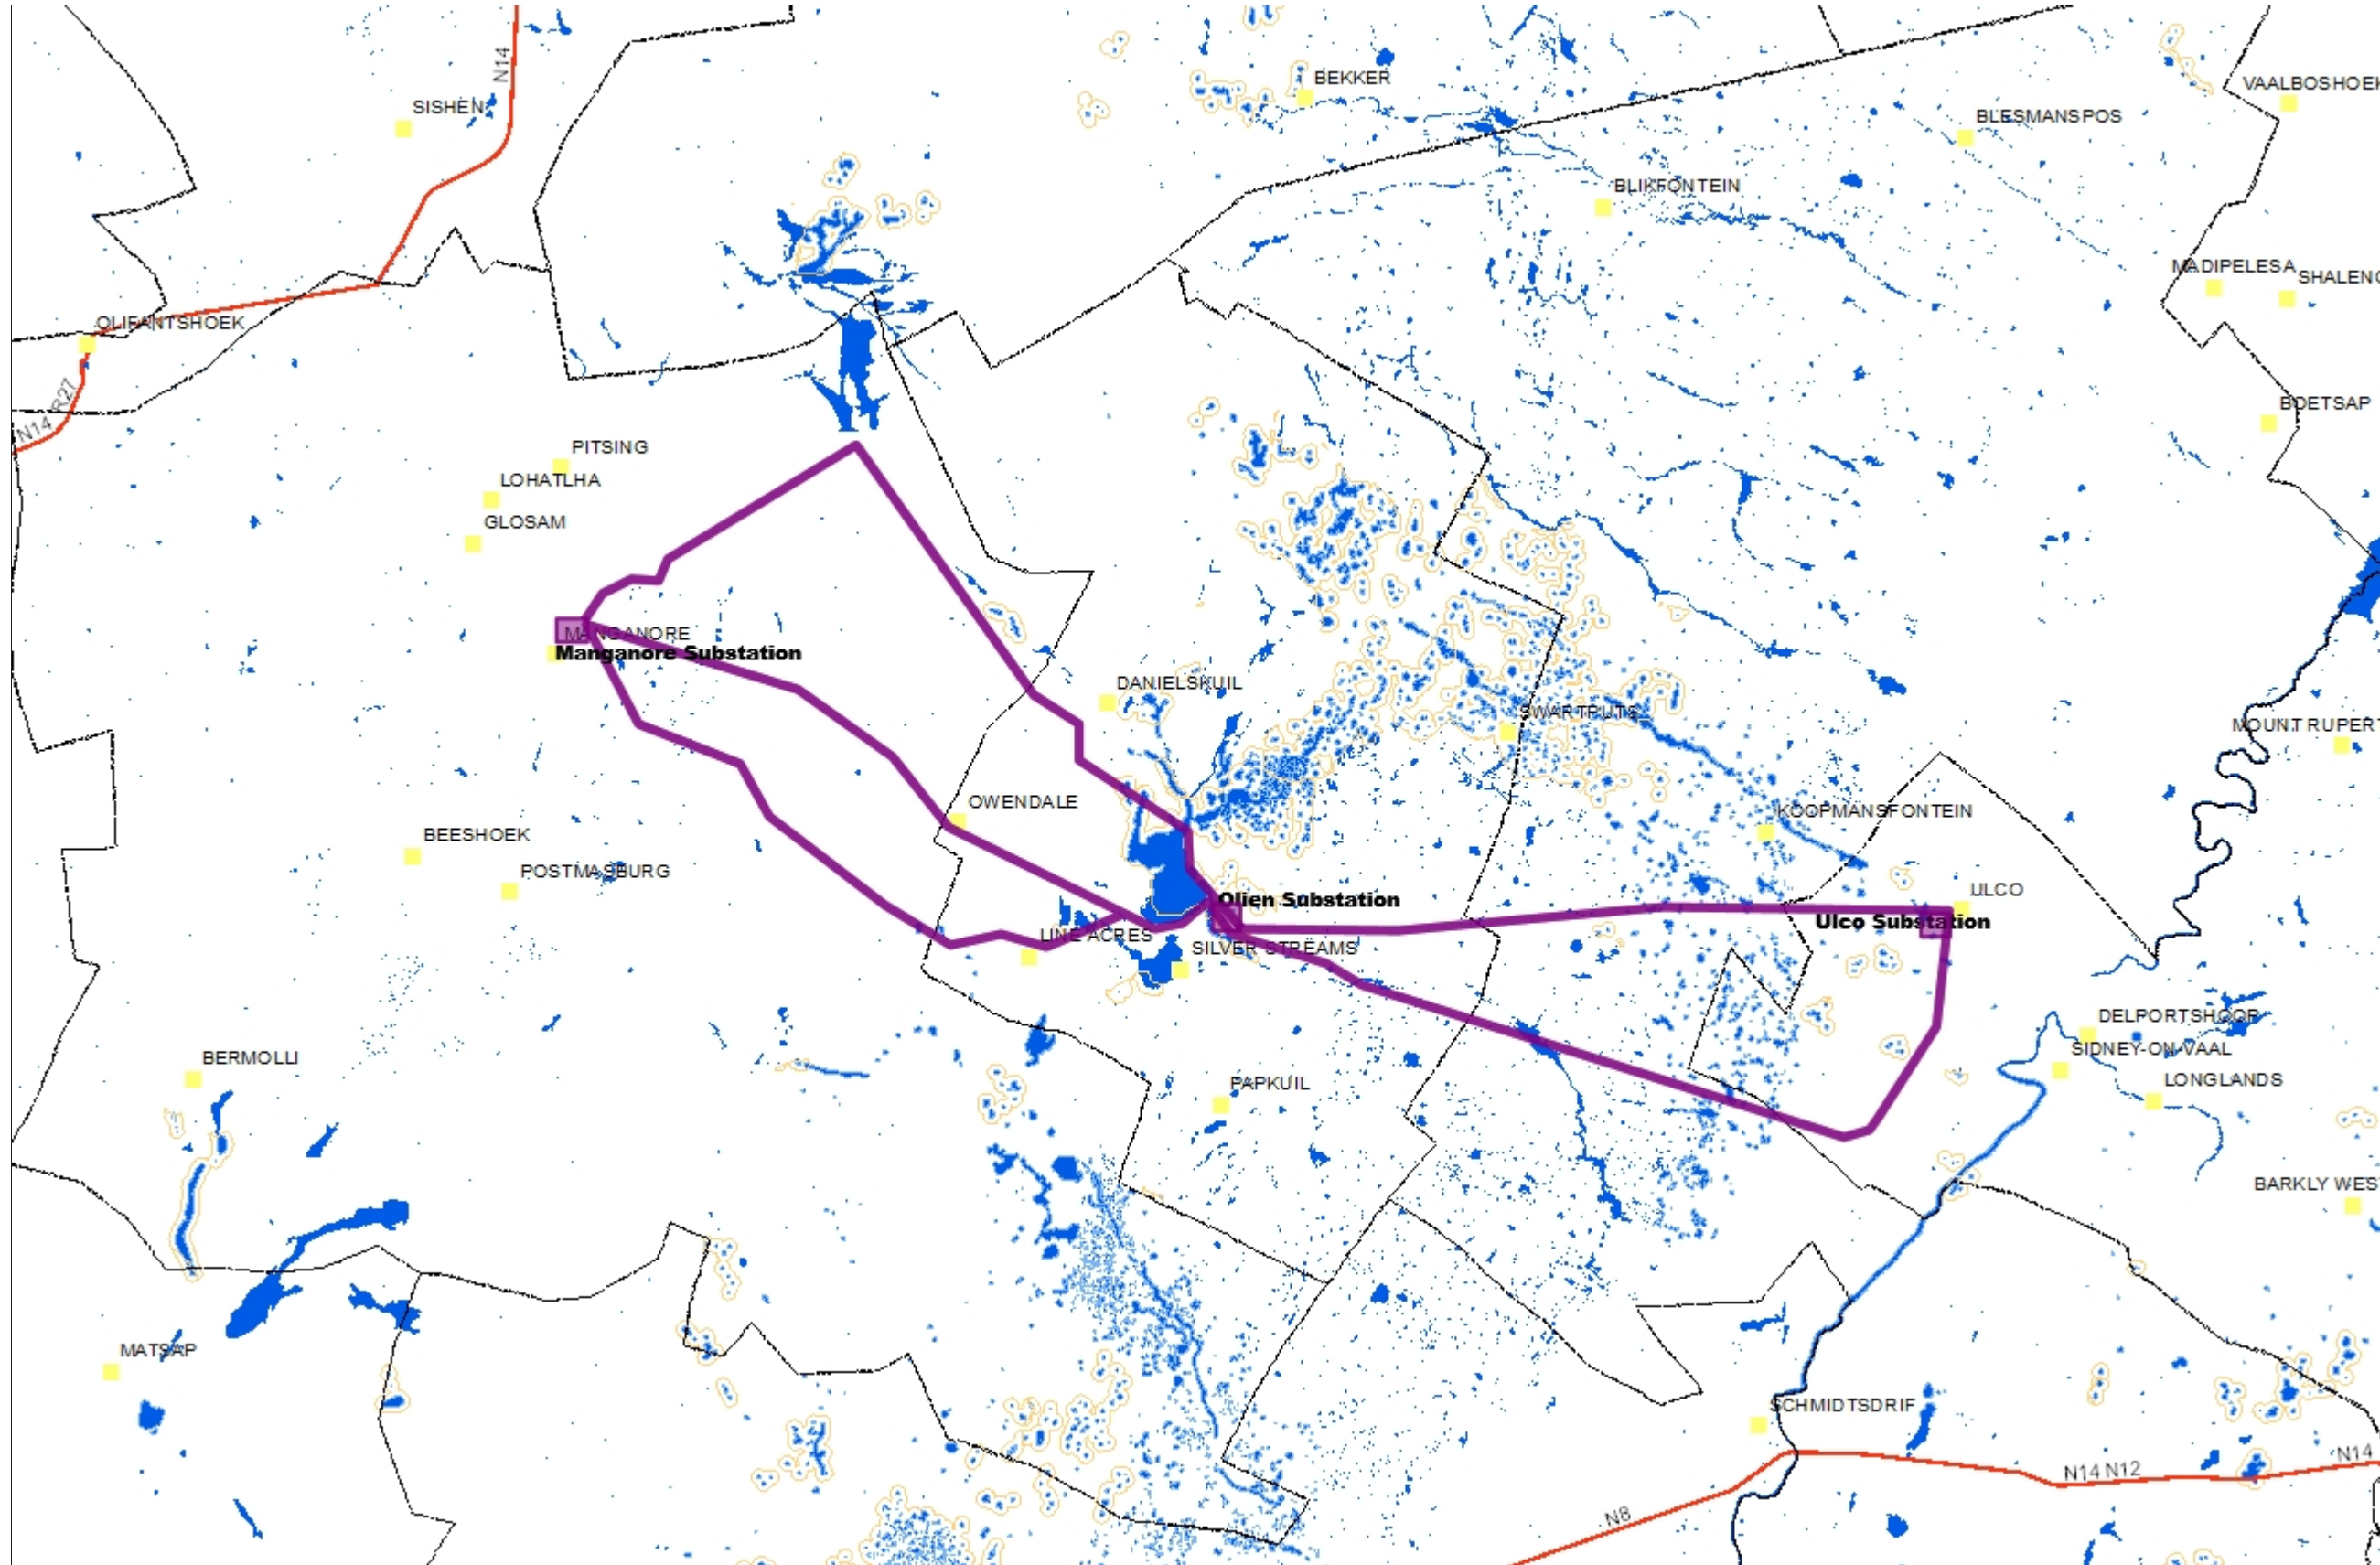

National and Municipal Wetlands

Description

Enter a description of the envisaged development (up to 100 words)

Legend

- South Africa town points
- South African municipal boundaries 2009
- National roads
- Wetland clusters (NFEPA)
- National wetlands map 4 (NFEPA)
- RAMSAR

1: 603 100

This map is a user generated static output from an Internet mapping site and is for reference only. Data layers that appear on this map may or may not be accurate, current, or otherwise reliable.

THIS MAP IS NOT TO BE USED FOR NAVIGATION